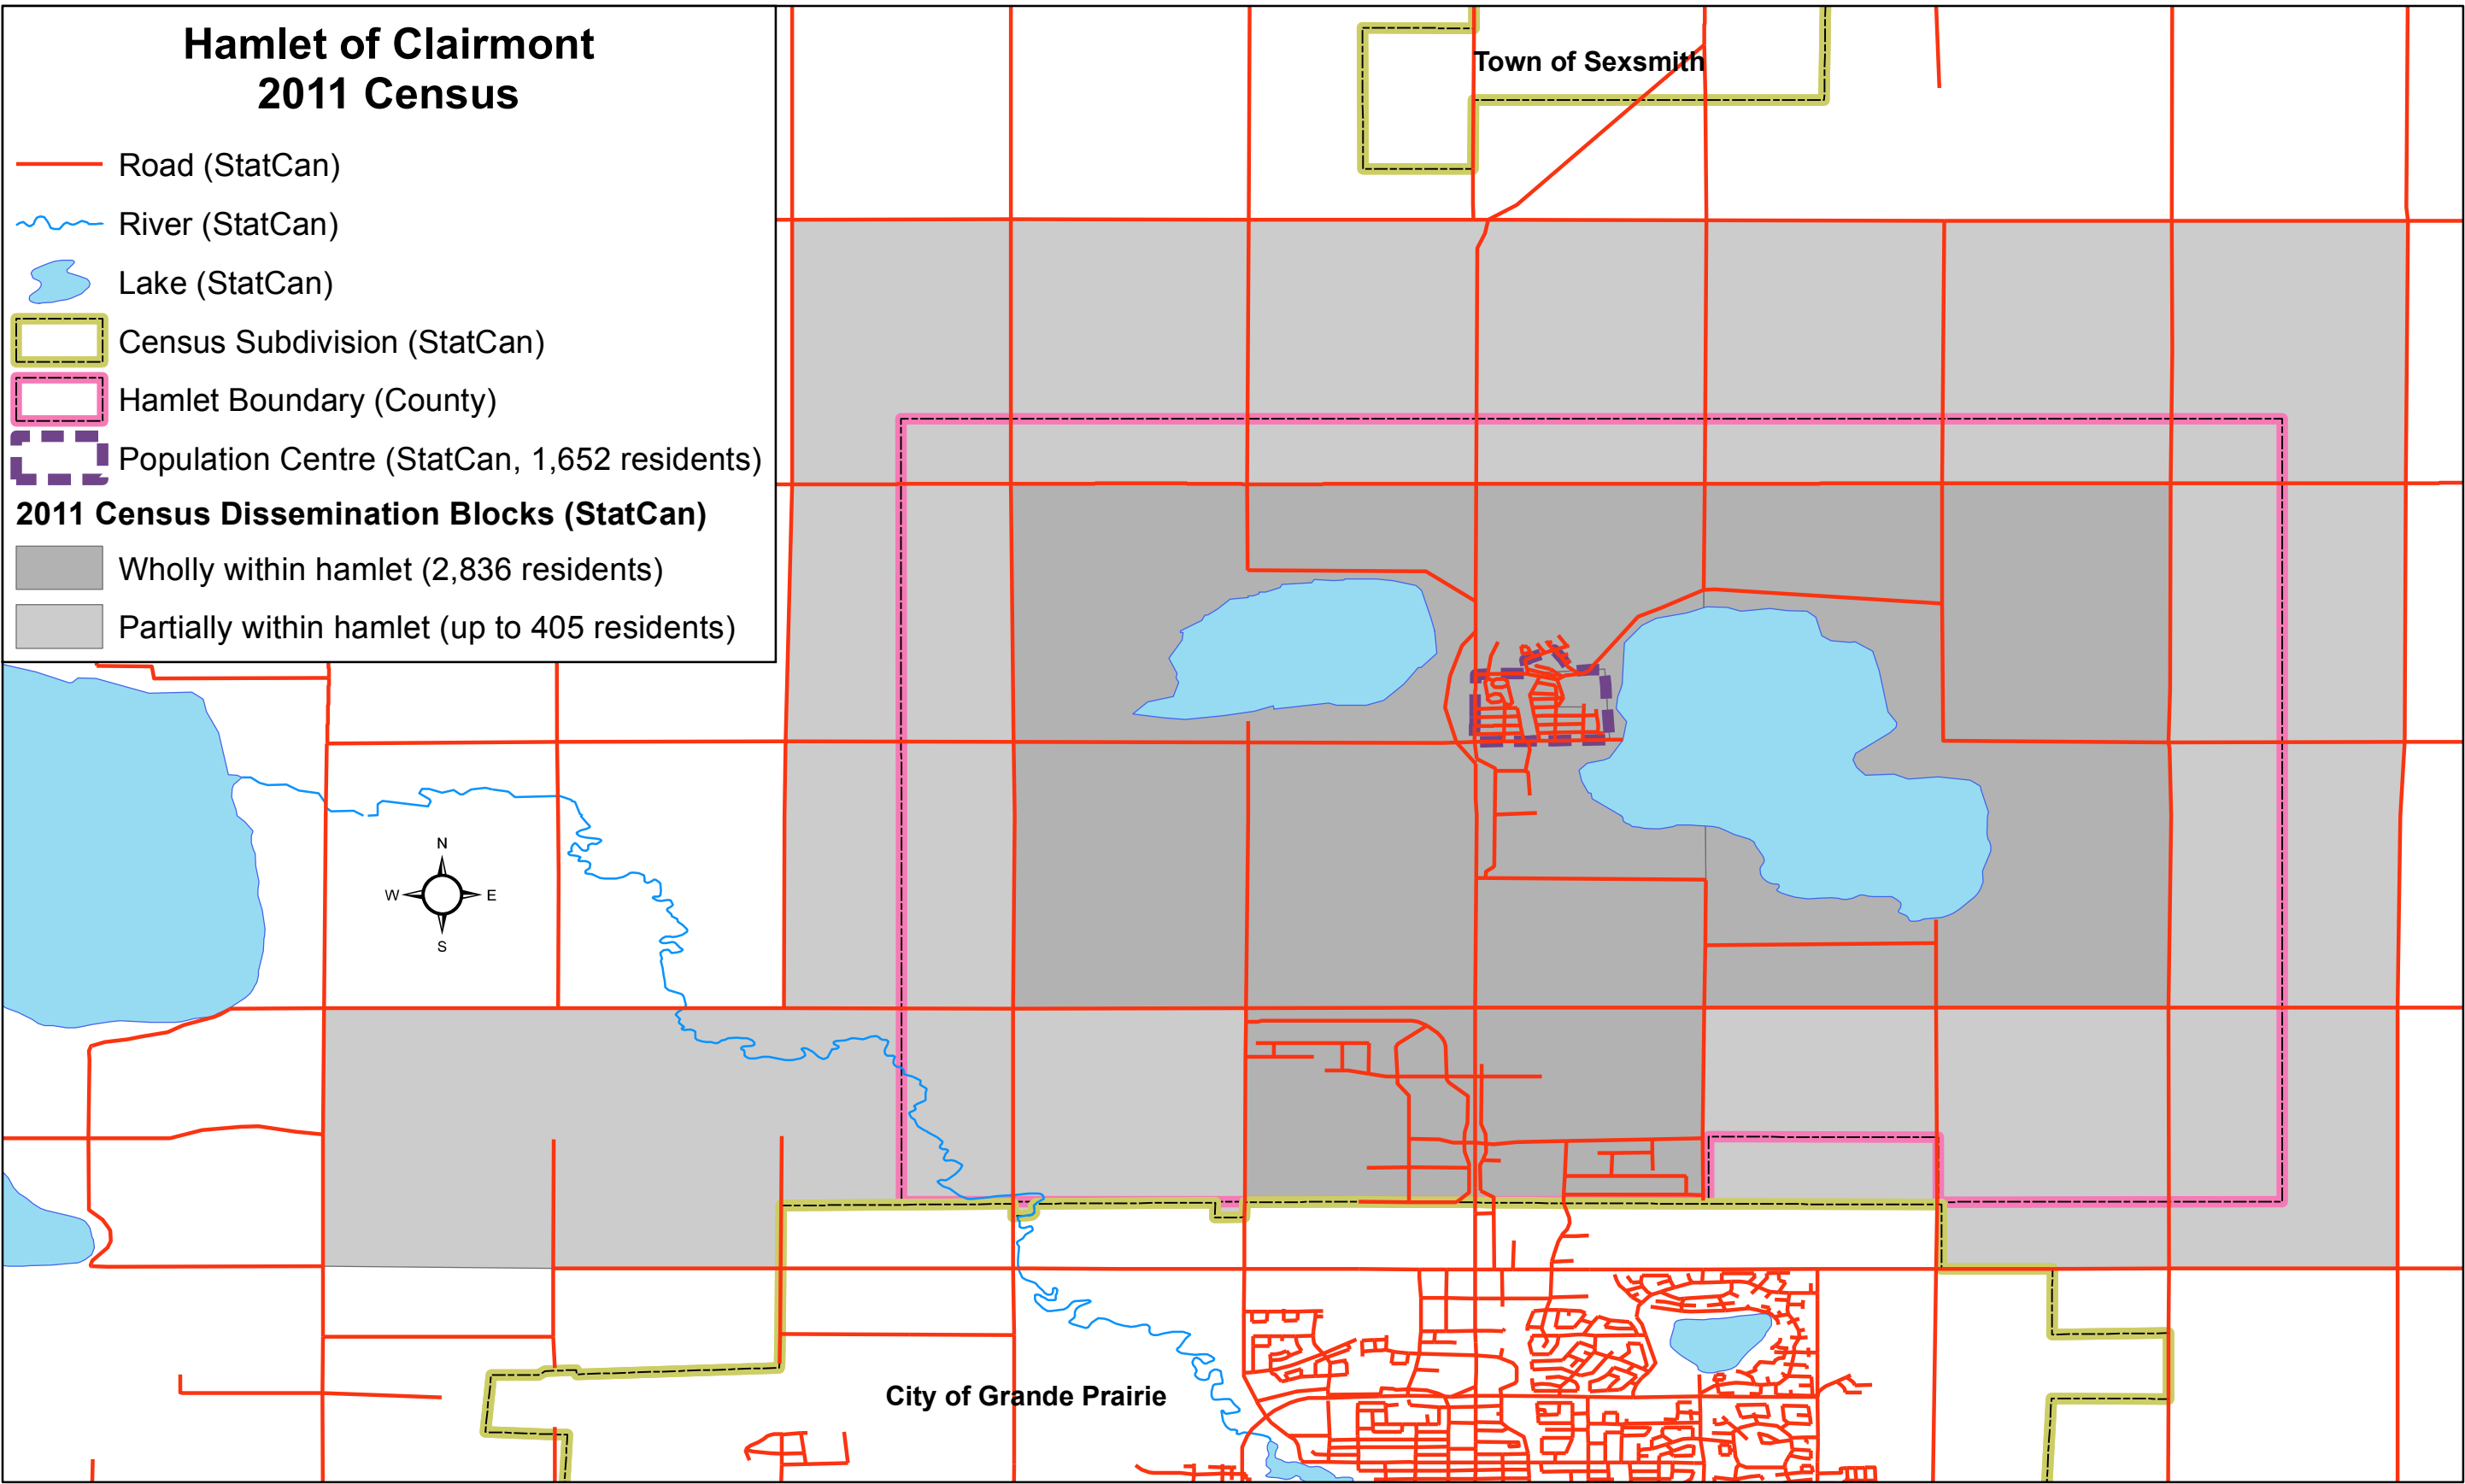

# Hamlet of Clairmont 2011 Census

- Road (StatCan)
- ~ River (StatCan)
- ☪ Lake (StatCan)
- ▭ Census Subdivision (StatCan)
- ▭ Hamlet Boundary (County)
- ⊞ Population Centre (StatCan, 1,652 residents)
- 2011 Census Dissemination Blocks (StatCan)**
  - Wholly within hamlet (2,836 residents)
  - Partially within hamlet (up to 405 residents)

Town of Sexsmith

City of Grande Prairie